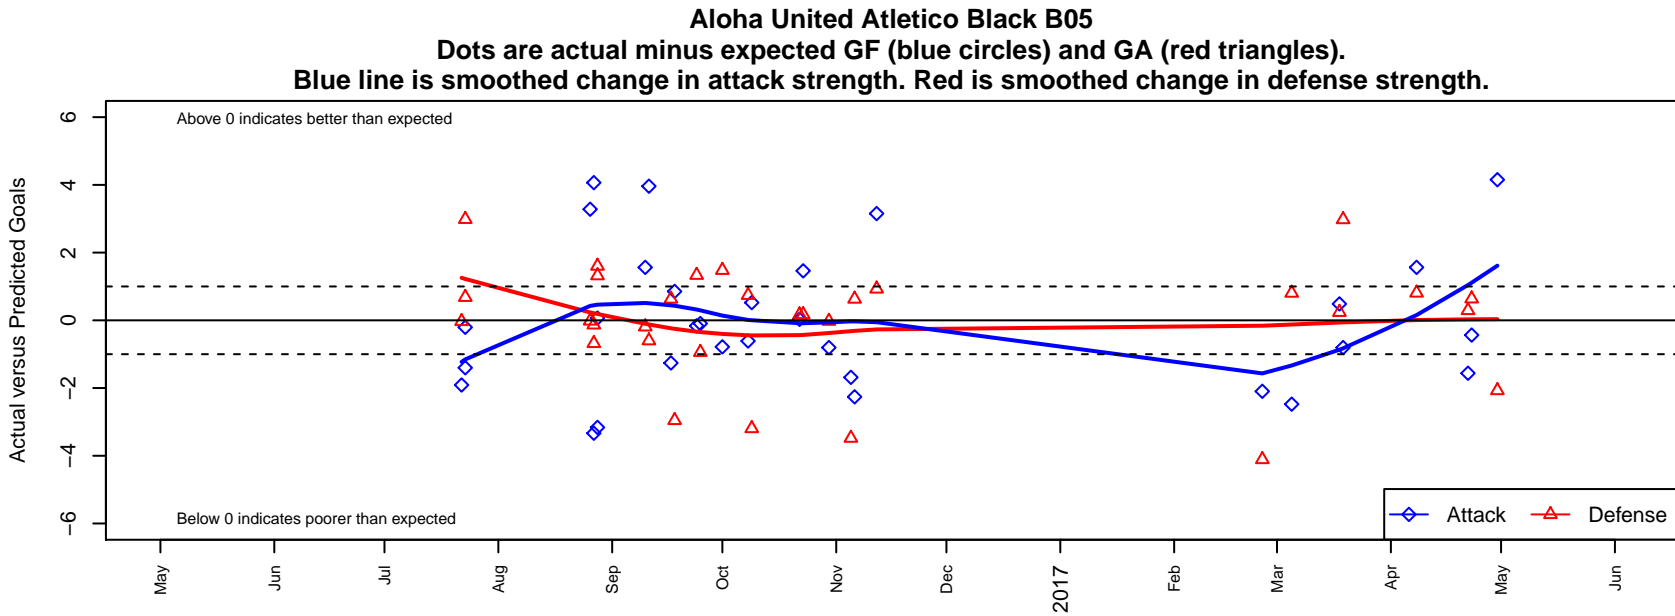

# Aloha United Atletico Black B05

Aloha United  
 Beaverton, OR  
 B05 total strength=603  
 attack=0.96 defense=0.27  
 fall league = PTT B05 Div 1 Blue  
 spr league = Spr OYS B05 Div 1 White  
 notes= AUSC

**attack and defense variance (black dot)  
relative to other teams  
and top 10 in region**

**attack and defense rating  
relative to others at age  
and all opponents in last 13 months**

**Performance relative to 13 month average**