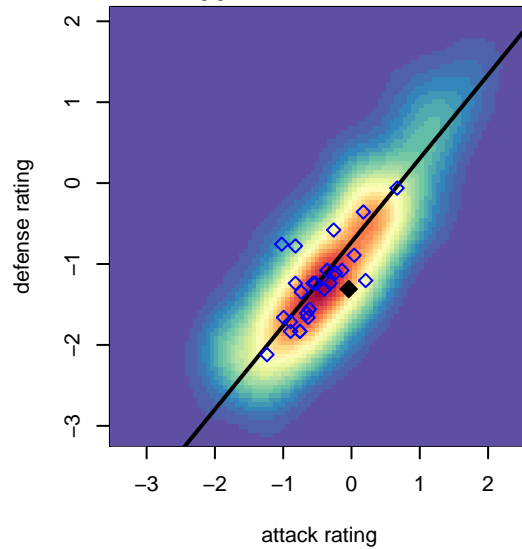

# Aloha United Atletico Black B05

Aloha United  
 Beaverton, OR  
 B05 total strength=603  
 attack=0.96 defense=0.27  
 fall league = PTT B05 Div 1 Blue  
 spr league = Spr OYS B05 Div 1 White  
 notes= AUSC

**attack and defense variance (black dot)  
relative to other teams  
and top 10 in region**

**attack and defense rating  
relative to others at age  
and all opponents in last 13 months**

**Performance relative to 13 month average**