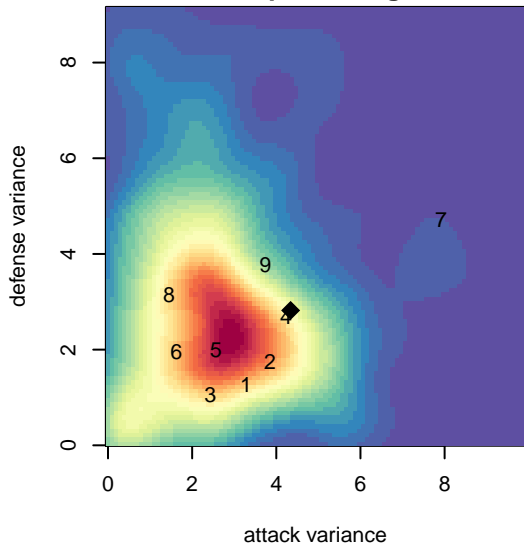

# Aloha United Atletico Black B05

Aloha United  
 Beaverton, OR  
 B05 total strength=603  
 attack=0.96 defense=0.27  
 fall league = PTT B05 Div 1 Blue  
 spr league = Spr OYS B05 Div 1 White  
 notes= AUSC

**attack and defense variance (black dot)  
relative to other teams  
and top 10 in region**

**attack and defense rating  
relative to others at age  
and all opponents in last 13 months**

**Performance relative to 13 month average**