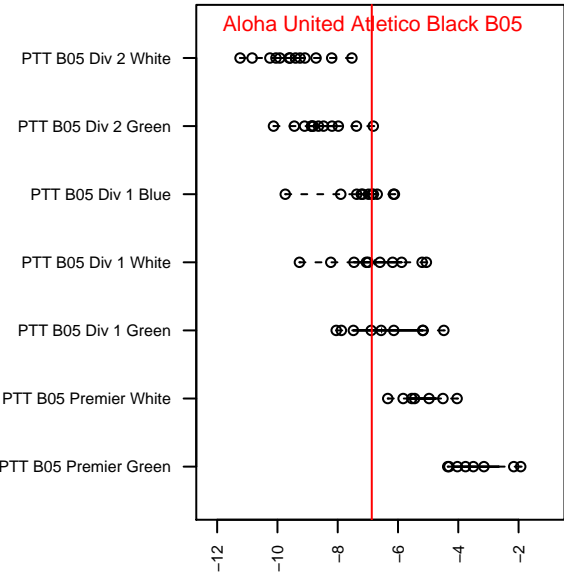

# Aloha United Atletico Black B05

Aloha United  
 Beaverton, OR  
 B05 total strength=603  
 attack=0.96 defense=0.27  
 fall league = PTT B05 Div 1 Blue  
 spr league = Spr OYS B05 Div 1 White  
 notes= AUSC

alt names used:  
 Aloha United Atletico Black U12  
 ALOHA UNITED ATLETICO BLACK U12 (OR)  
 AUCSC 05B Atletico Black  
 AUCSC 05B Atletico Black  
 AUCSC 05B Atletico Black

Venues played:  
 2016 Oswego Nike Cup Silver U12  
 2016 Chinook Cup Silver U12  
 2016 PTT B05 Division 1 Blue  
 2016 OYS Presidents Cup B05  
 2016 Spr OYS B05 Division 1 White

**attack and defense variance (black dot)  
relative to other teams  
and top 10 in region**

**attack and defense rating  
relative to others at age  
and all opponents in last 13 months**

**Performance relative to 13 month average**